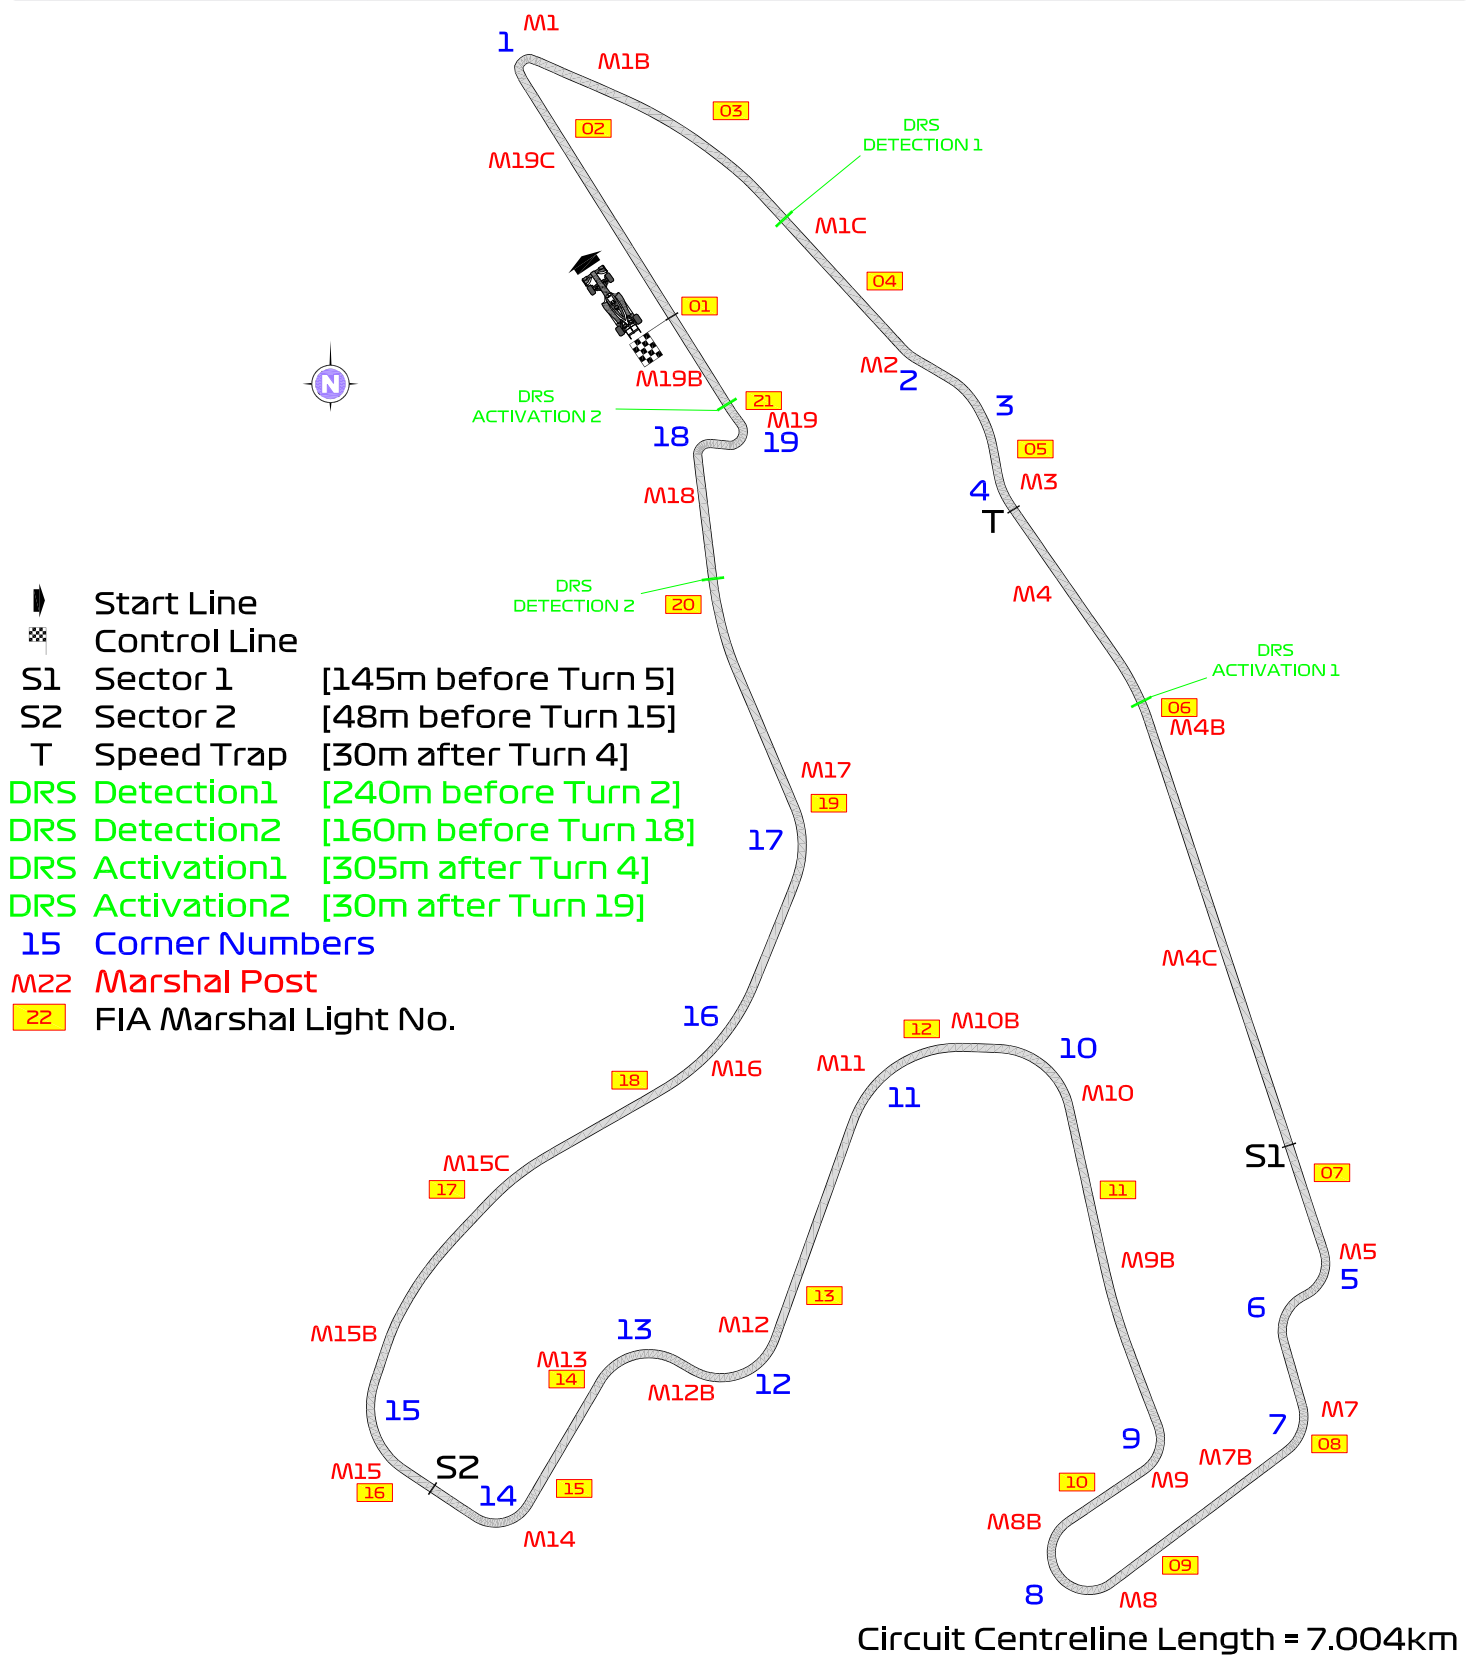

2024 SPA FRANCORCHAMPS EVENT

25 to 28 July 2024

From	The Stewards	Document	2
To	All Teams, All Officials	Date	25 July 2024
		Time	13:02

Title Circuit Map - Spa 2024
Description Circuit Map - Spa 2024
Enclosed BELGIUM_CIRCUIT_24 FIA.pdf

Steve Pence

Jean-Francois Calmes

Brieuc Kremer

The Stewards

FORMULA 1 ROLEX BELGIAN GRAND PRIX 2024 - Spa-Francorchamps

Circuit Map

- Start Line
- Control Line
- S1 Sector 1 [145m before Turn 5]
- S2 Sector 2 [48m before Turn 15]
- T Speed Trap [30m after Turn 4]
- DRS Detection1 [240m before Turn 2]
- DRS Detection2 [160m before Turn 18]
- DRS Activation1 [305m after Turn 4]
- DRS Activation2 [30m after Turn 19]
- 15 Corner Numbers
- M22 Marshal Post
- FIA Marshal Light No.

Circuit Centreline Length = 7.004km